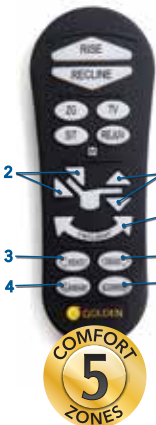

# TWILIGHT

The World's Most Advanced  
Power Positioning Lift Recliner  
with Patented Twilight Technology!

Shown in Bourbon

### HEALTHY BENEFITS:

- Elevates Feet Above Heart
- Supports Natural 'S' Shape of Spine
- Alleviates Pressure On Lungs
- Stylish New Track Arm Design
- Distributes Weight
- Available in Luxurious Brisa® Fabrics With Breathable Technology
- Relieves Pressure Points
- Encourages Proper Posture

## Comfort Zone™ by GOLDEN

**Comfort Zones 1 - 5** This positioning system incorporates all five adjustable comfort zones to create the ultimate wellness comfort experience with our patented Twilight Technology. Each Comfort Zone can be adjusted independently by using the exclusive AutoDrive™ hand control.